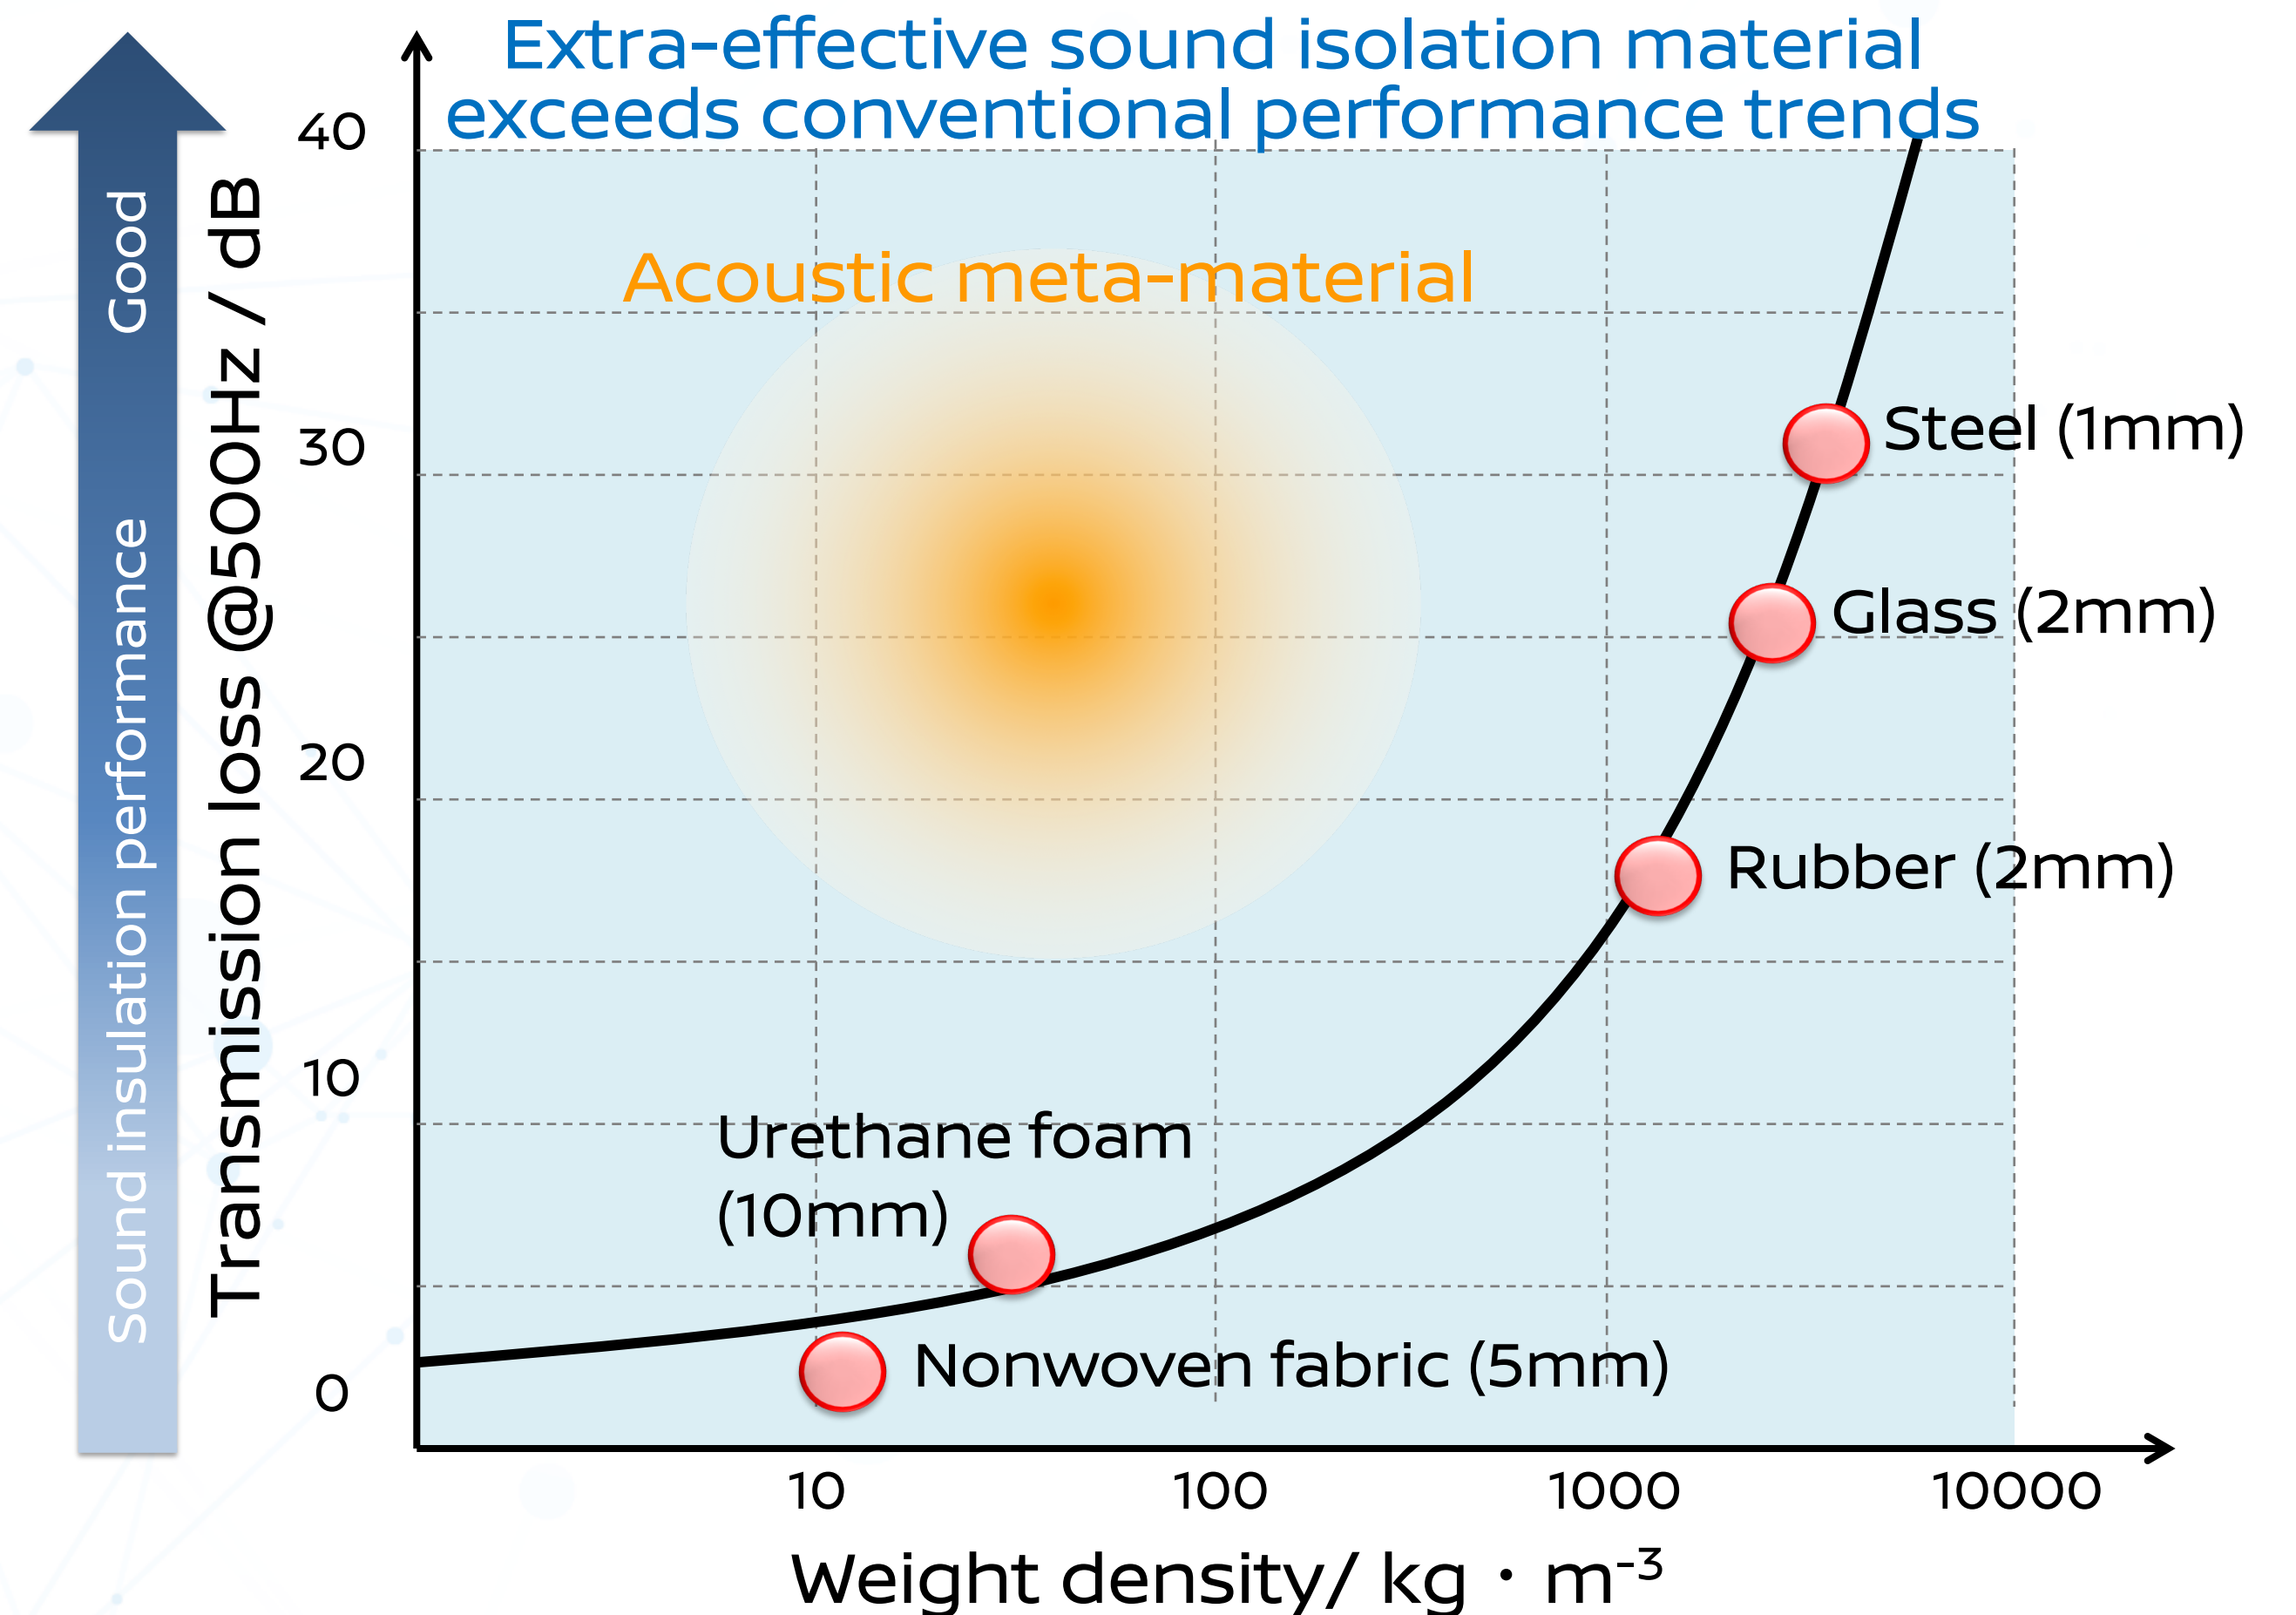

Acoustic Meta-material

Acoustic Meta-material

- Outstanding quietness using lightweight high-isolation panels of periodic structure sandwiched between membranes

Simple Periodic structure

Lightweight and high sound insulation

Feature of sound shielding performance

- Same as steel plate but 1/4 weight at road noise frequency

The logo features the word "NISSAN" in a bold, black, sans-serif font. To its right is a square icon containing three blue curved lines. This is followed by the word "INTELLIGENT" in a smaller, black, sans-serif font, and finally the word "MOBILITY" in a large, bold, black, sans-serif font. The entire text is centered horizontally against a background of a light blue network of nodes and lines.