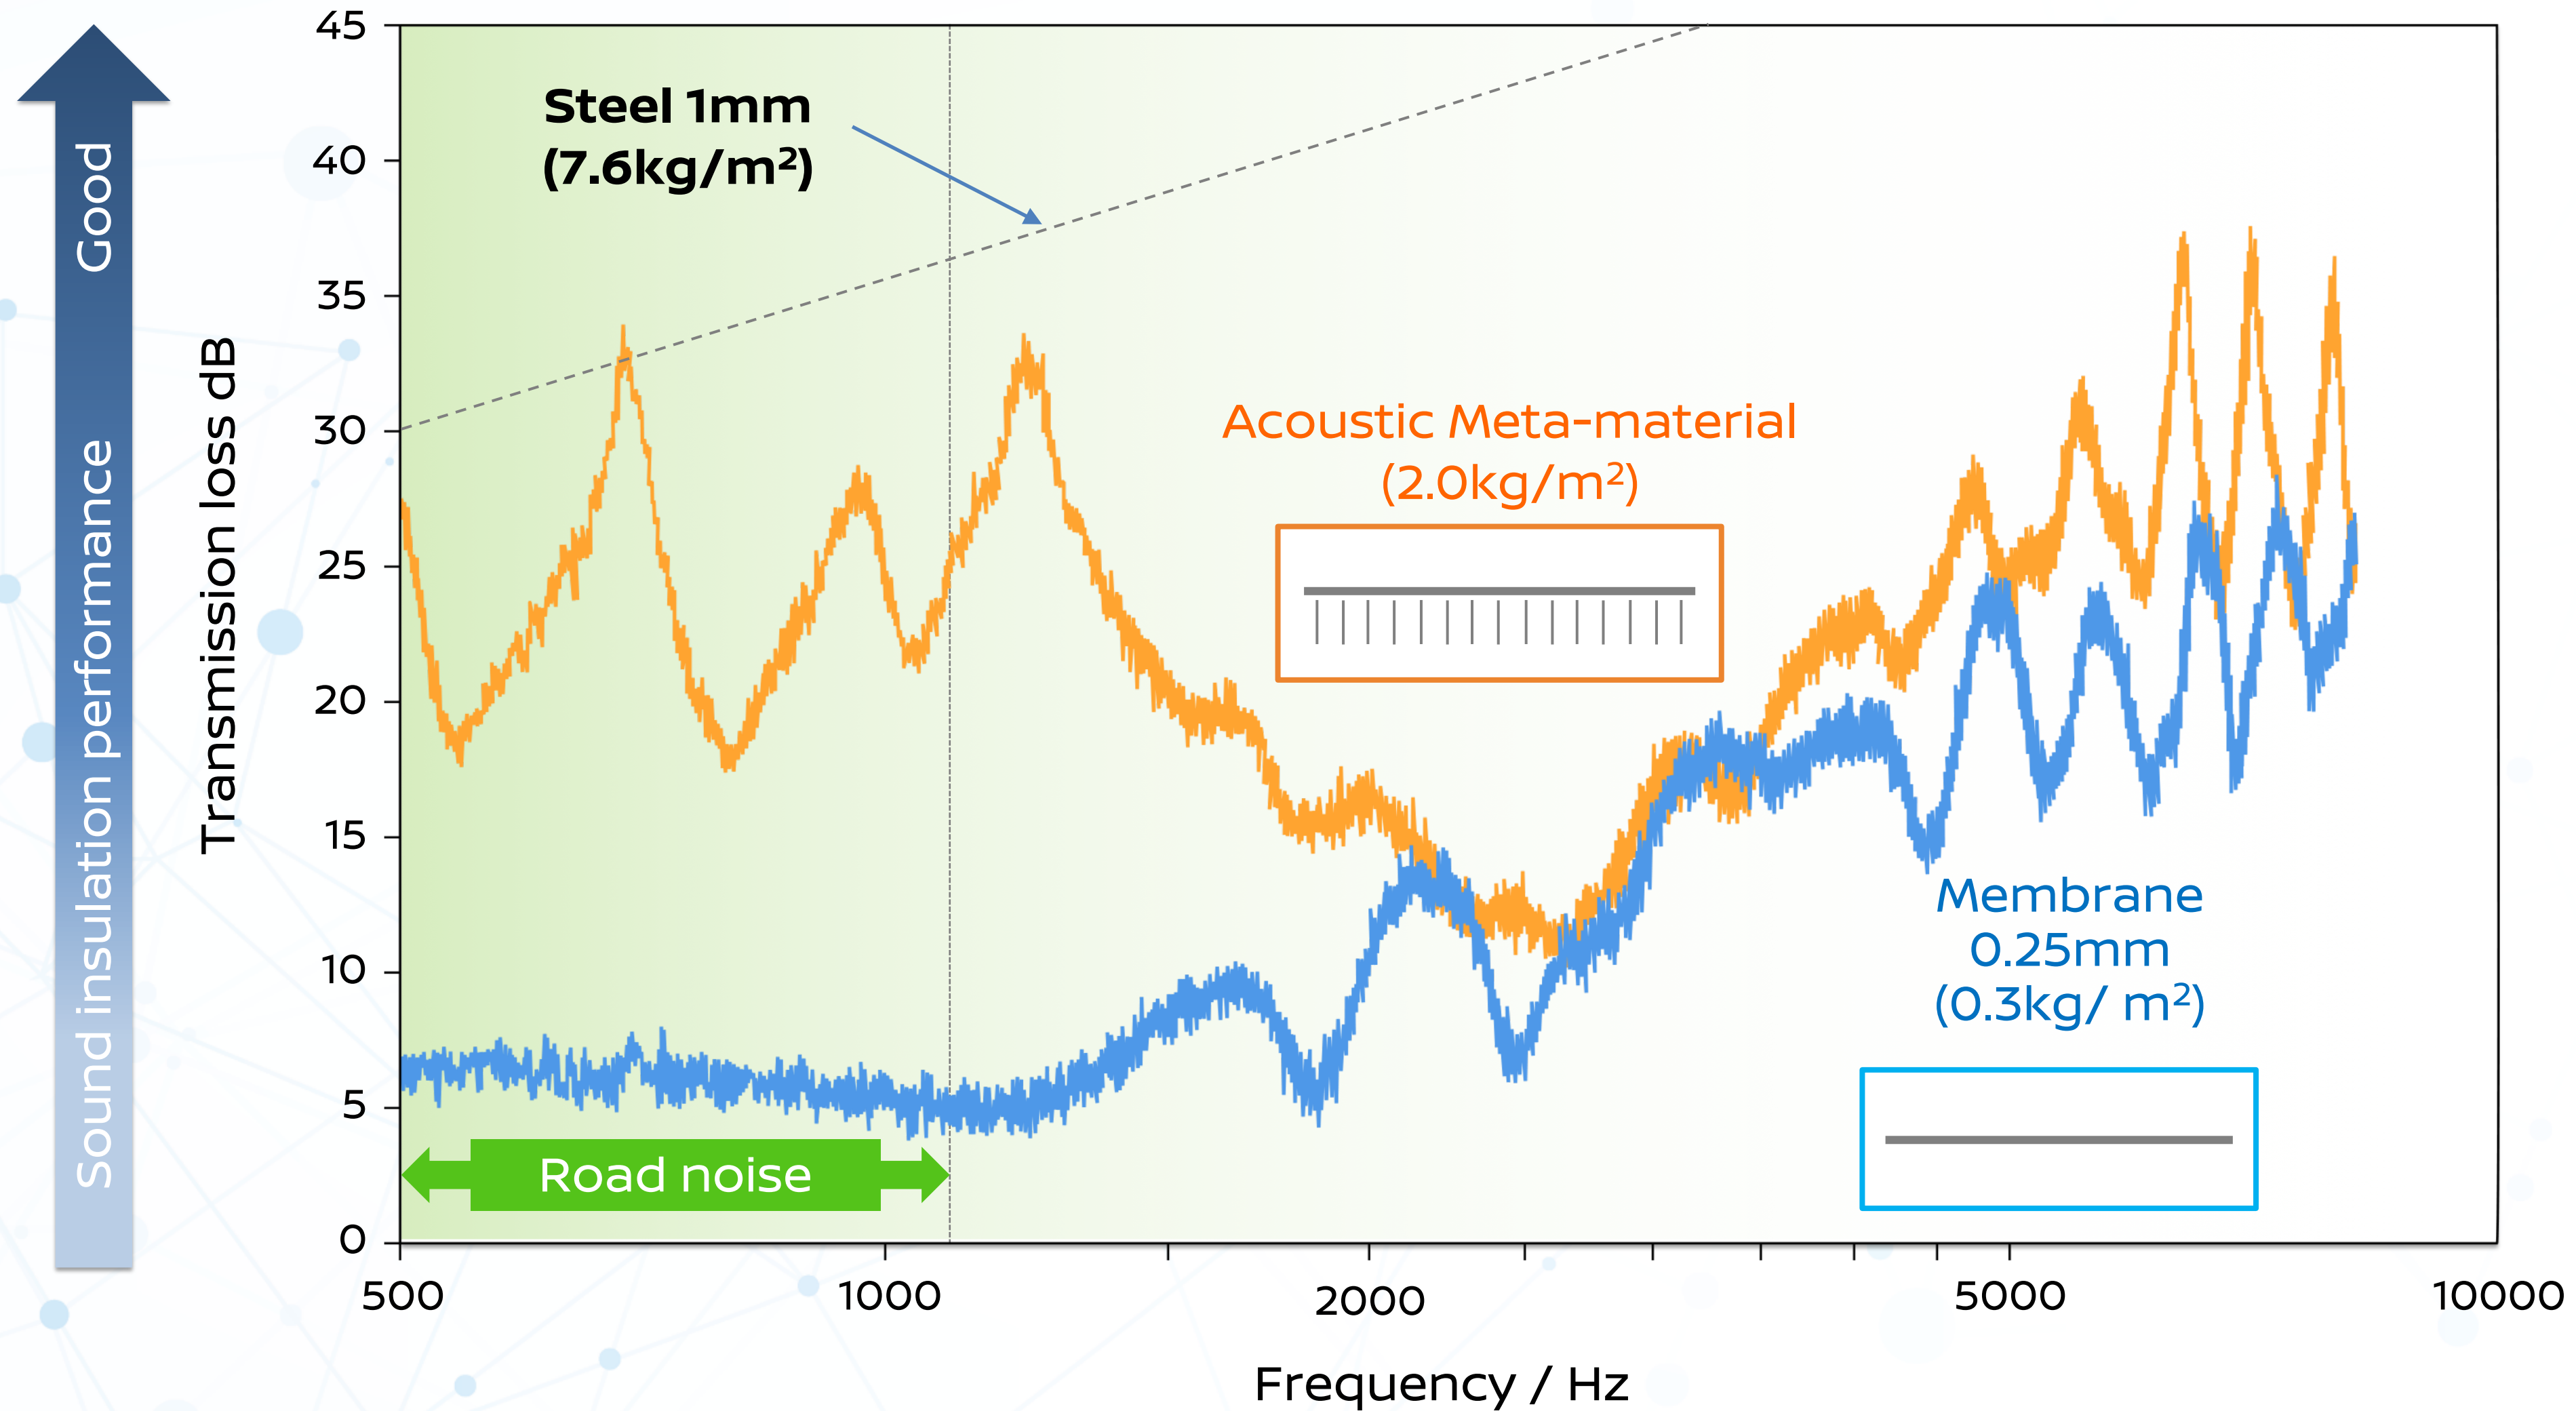

Acoustic Meta-material

Acoustic Meta-material

- Outstanding quietness using lightweight high-isolation panels of periodic structure sandwiched between membranes

Simple Periodic structure

Lightweight and high sound insulation

Feature of sound shielding performance

- Same as steel plate but 1/4 weight at road noise frequency

The logo features the word "NISSAN" in a bold, black, sans-serif font. To its right is a square icon containing three blue curved lines. This is followed by the word "INTELLIGENT" in a smaller, black, sans-serif font, and finally the word "MOBILITY" in a large, bold, black, sans-serif font. The entire text is centered horizontally against a background of a light blue network of nodes and lines.

NISSAN  INTELLIGENT **MOBILITY**