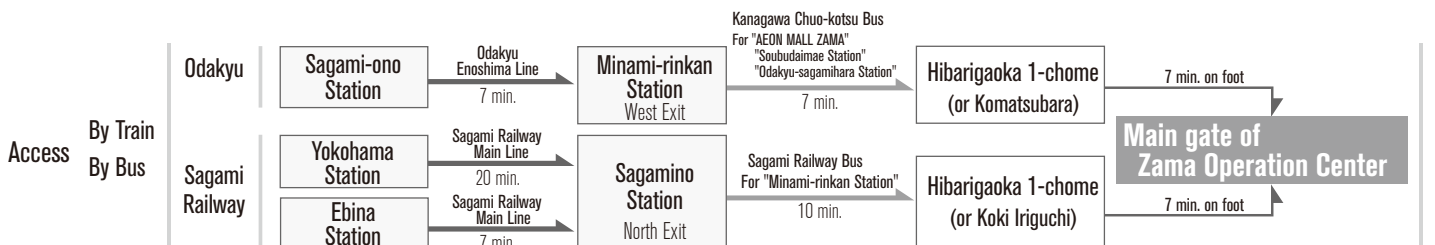

10-1, Hironodai 2-chome, Zama-shi, Kanagawa 252-8502

Phone 046-252-3211

©2018 NISSAN MOTOR CO.,LTD. All Rights Reserved

A map for access by car is available separately.