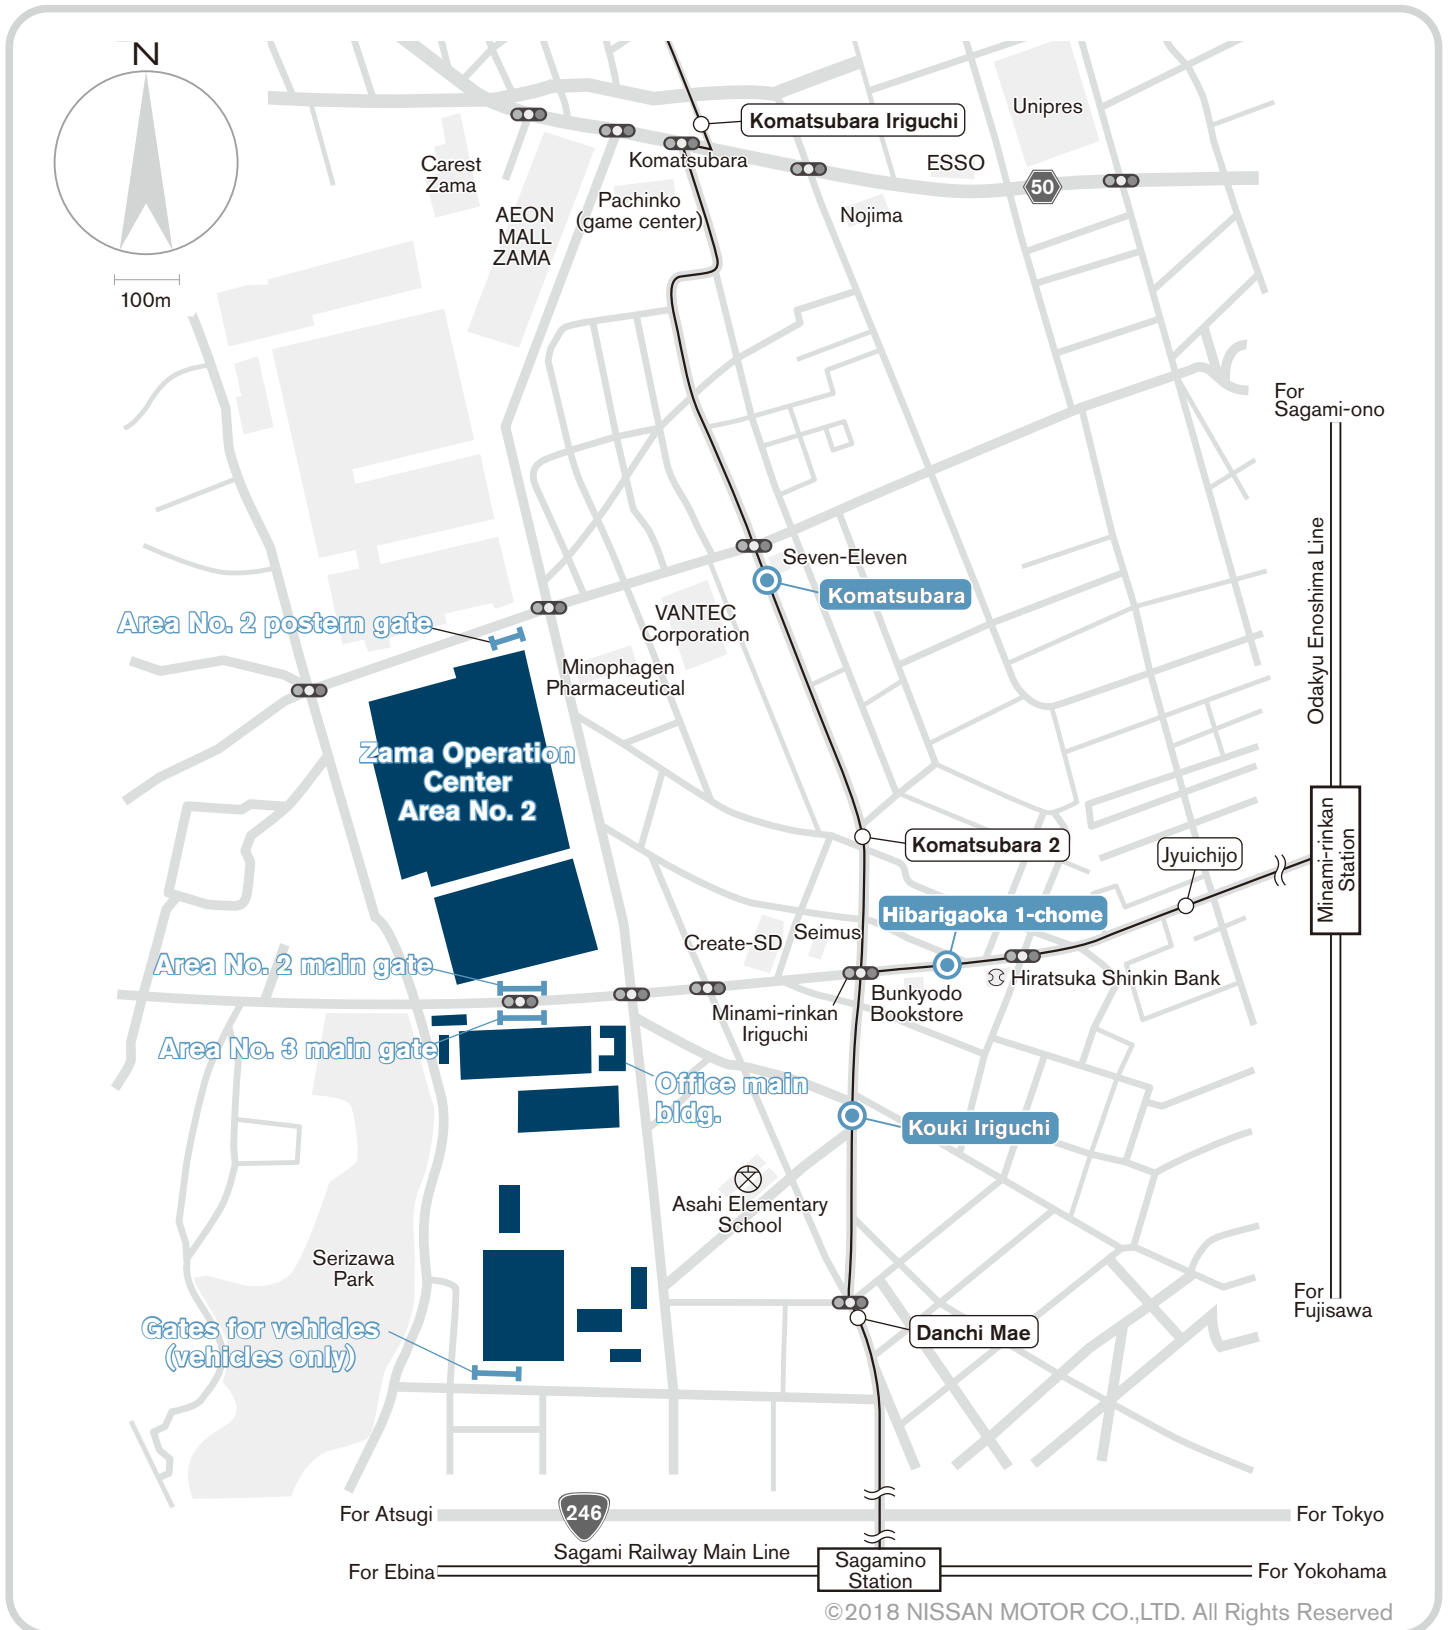

10-1, Hironodai 2-chome, Zama-shi, Kanagawa 252-8502

Phone 046-252-3211

©2018 NISSAN MOTOR CO.,LTD. All Rights Reserved

A map for access by car is available separately.