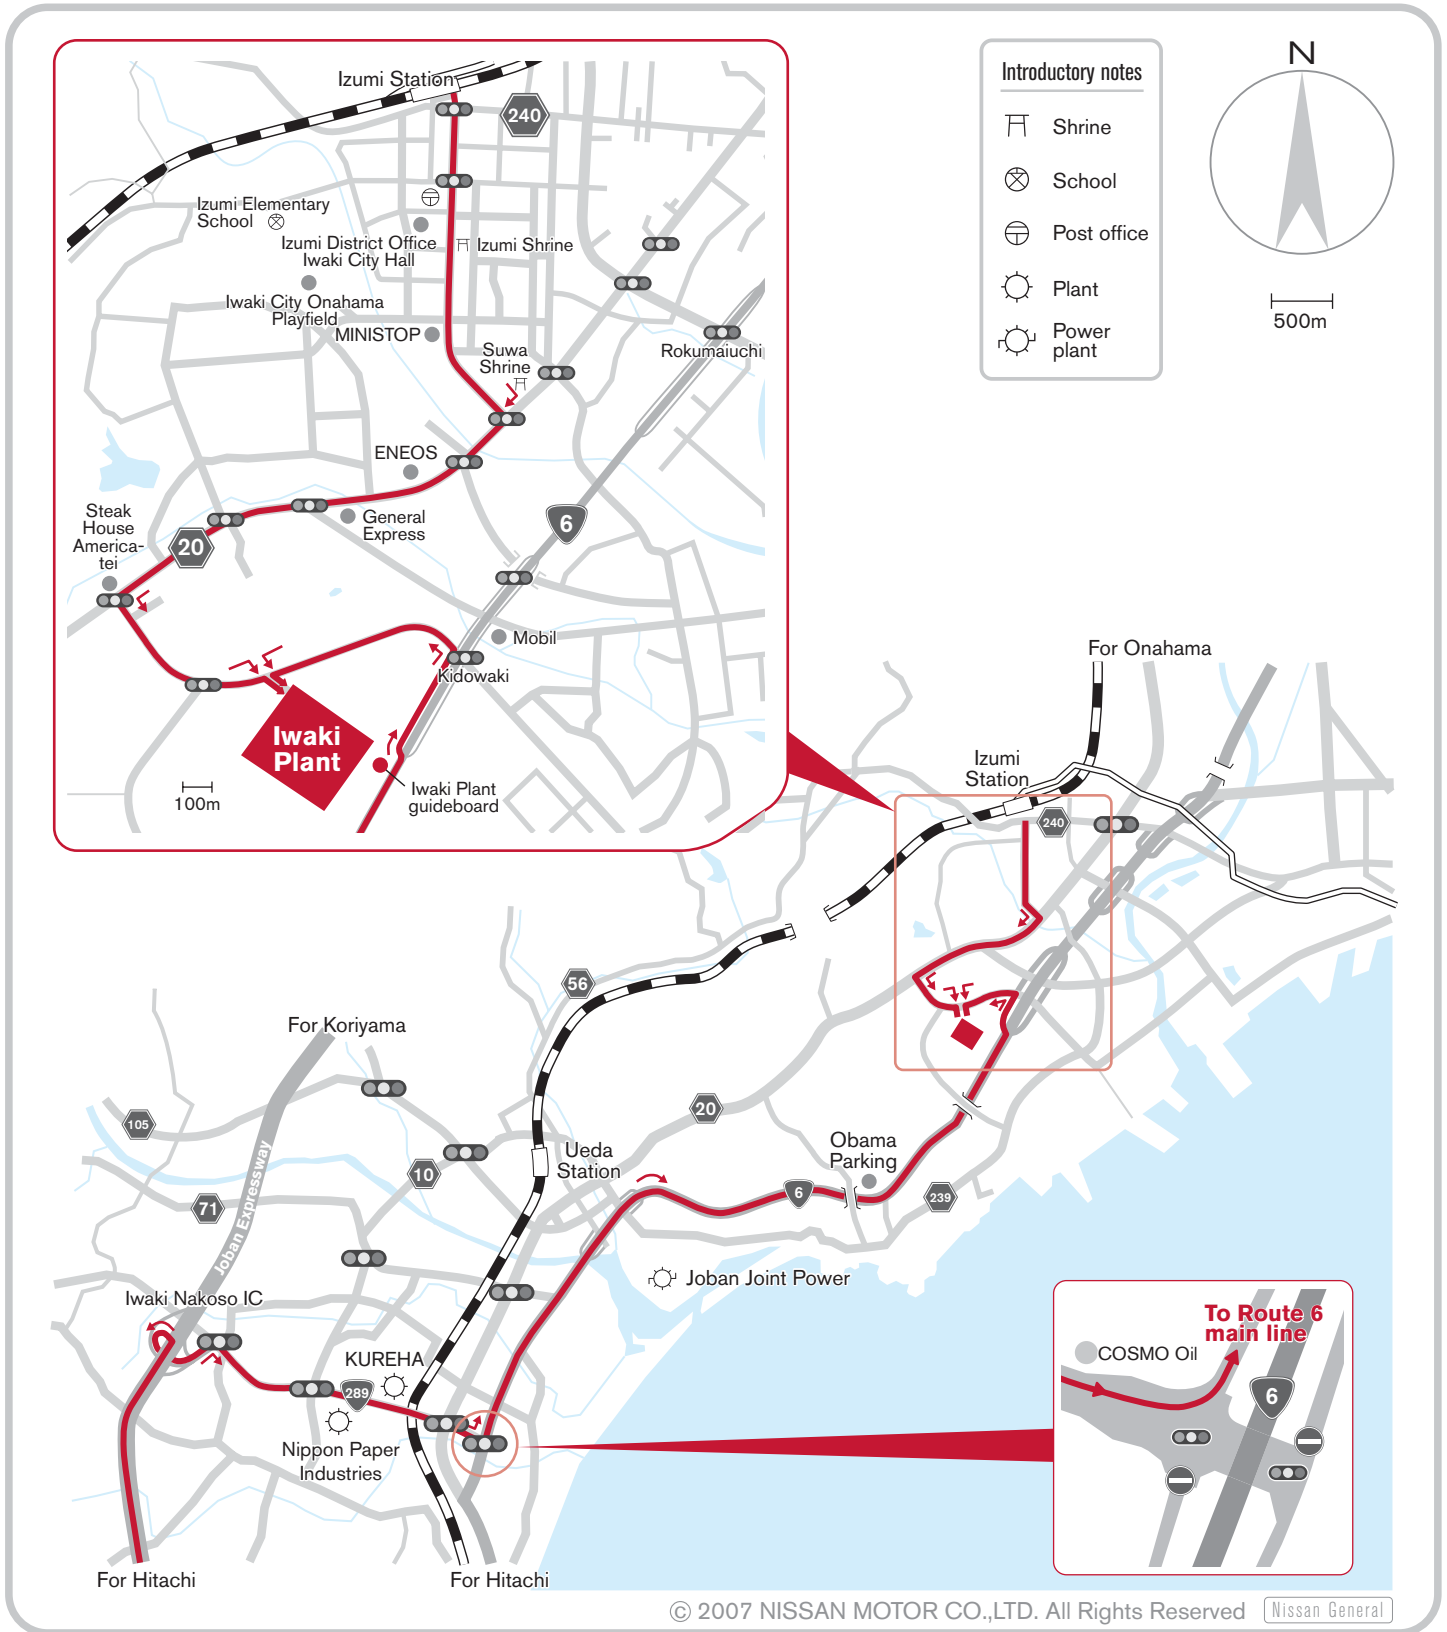

386, Shimokawa-aza-Otsurugi, Izumi-cho, Iwaki-shi, Fukushima 971-8183

Phone 0246-75-1123 (Main number)

Access

By Car [From Nakoso IC] Head straight towards Onahama on the National Road Route 289 from the Joban Expressway "Nakoso Interchange". Take a left turn at the over-head crossing intersection with the National Road Route 6, merge into the bypass (Route 6). After passing the Obama Parking, the Nissan signboard will be seen on the left. Exit the interchange just ahead on the left, take a left turn immediately after, which then leads to the entrance of Iwaki Plant in 2 min. (Takes about 20 min. from the Joban Expressway "Iwaki Nakoso Interchange".)