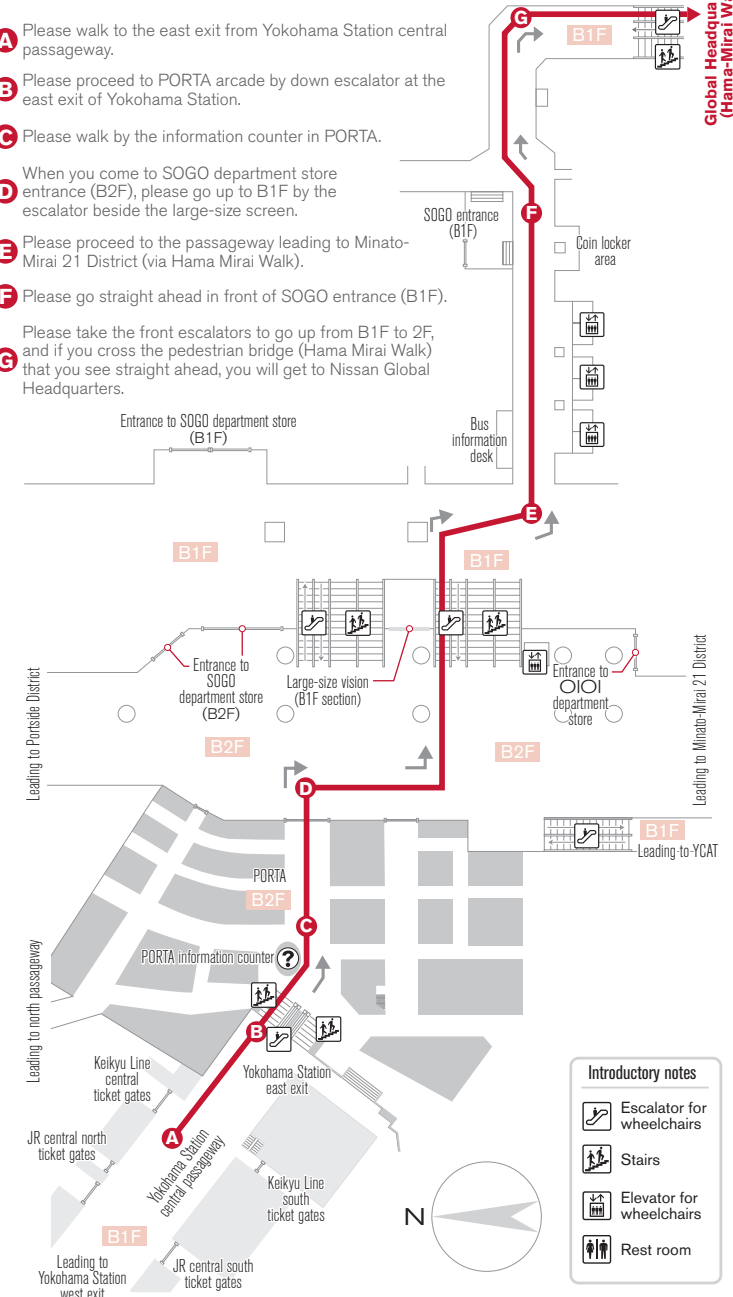

### Introductory notes

- On route
- Post office
- Hospital
- Bank

### About the entrances

- For visitors
- For Employees

### Route from Yokohama Station Central Passageway to Global Headquarters

It is an approximately 7-minute walk from Yokohama Station central passageway.

- A** Please walk to the east exit from Yokohama Station central passageway.
- B** Please proceed to PORTA arcade by down escalator at the east exit of Yokohama Station.
- C** Please walk by the information counter in PORTA.
- D** When you come to SOGO department store entrance (B2F), please go up to B1F by the escalator beside the large-size screen.
- E** Please proceed to the passageway leading to Minato-Mirai 21 District (via Hama Mirai Walk).
- F** Please go straight ahead in front of SOGO entrance (B1F).
- G** Please take the front escalators to go up from B1F to 2F, and if you cross the pedestrian bridge (Hama Mirai Walk) that you see straight ahead, you will get to Nissan Global Headquarters.