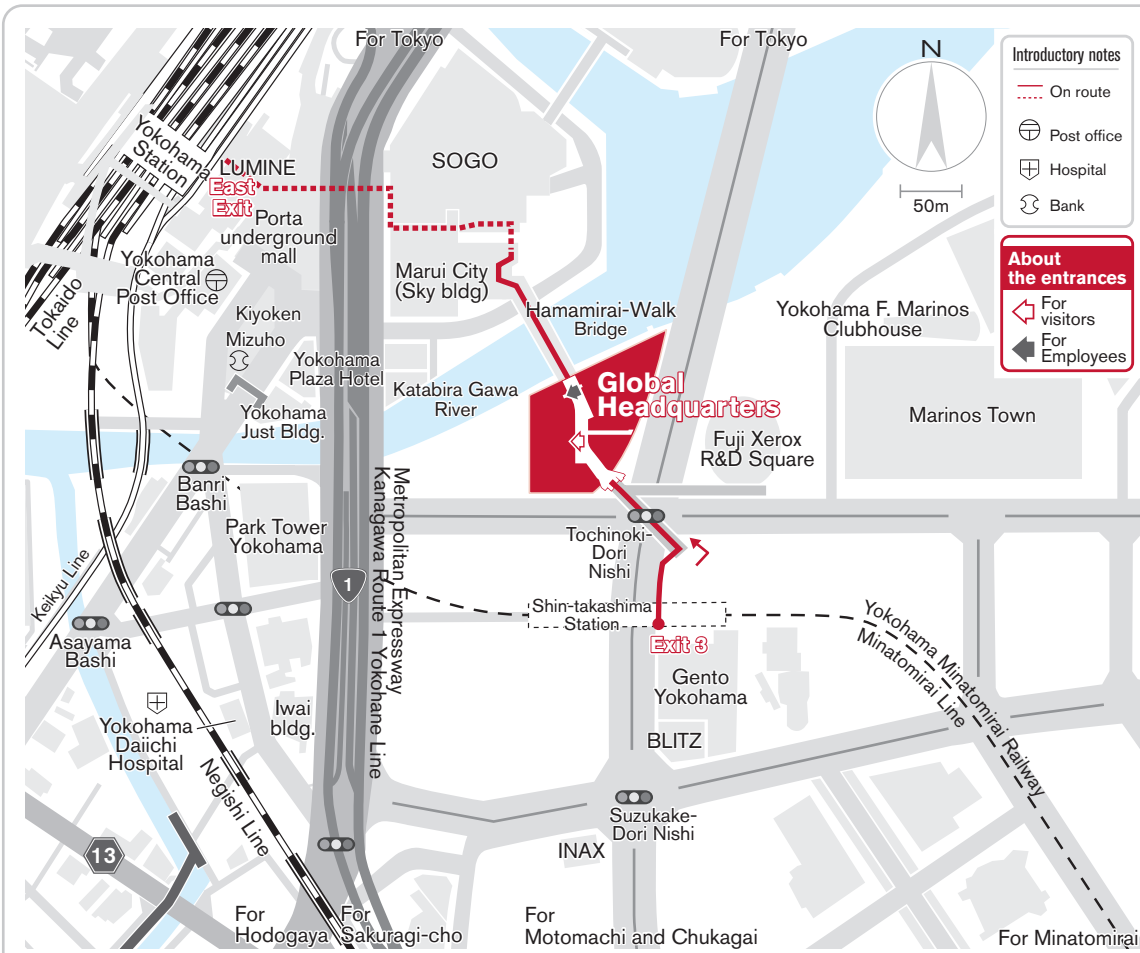

### Introductory notes

- On route
- Post office
- Hospital
- Bank

### About the entrances

- For visitors
- For Employees

### Route from Yokohama Station Central Passageway to Global Headquarters

It is an approximately 7-minute walk from Yokohama Station central passageway.

- A** Please walk to the east exit from Yokohama Station central passageway.
- B** Please proceed to PORTA arcade by down escalator at the east exit of Yokohama Station.
- C** Please walk by the information counter in PORTA.
- D** When you come to SOGO department store entrance (B2F), please go up to B1F by the escalator beside the large-size screen.
- E** Please proceed to the passageway leading to Minato-Mirai 21 District (via Hama Mirai Walk).
- F** Please go straight ahead in front of SOGO entrance (B1F).
- G** Please take the front escalators to go up from B1F to 2F, and if you cross the pedestrian bridge (Hama Mirai Walk) that you see straight ahead, you will get to Nissan Global Headquarters.