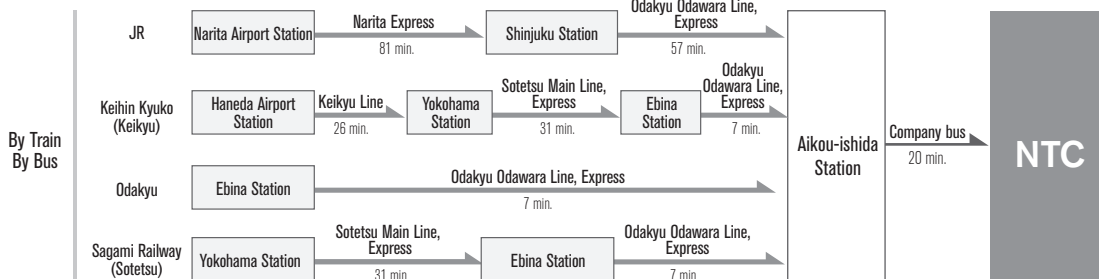

[NTC] 560-2, Okatsukoku, Atsugi-shi, Kanagawa 243-0192

Phone 046-270-1220 (Main number)

Map location of Aikou-ishida Station bus stop: Shuttle bus to NTC

Bus stops at the NTC (Nissan Technical Center)

*Those arriving by bus can go through the entry procedures at each reception desk.

© 2011 NISSAN MOTOR CO.,LTD. All Rights Reserved Nissan General

[Visitors arriving by 9:30AM]

A Get on at the Nissan Technical Center of Route 5 from the First Commuting Bus Terminal. Alight at the Akasaka Reception or Entrance. (Takes 20 minutes)

[Visitors and business travelers from other areas after 9:30AM]

B Get on at the Nissan Technical Center of Route 6 or Senshin Gijutsu Kaihatsu Center (via the Technical Center) of Route 9 from the Nissan Bus Terminal. (Takes 15 minutes)