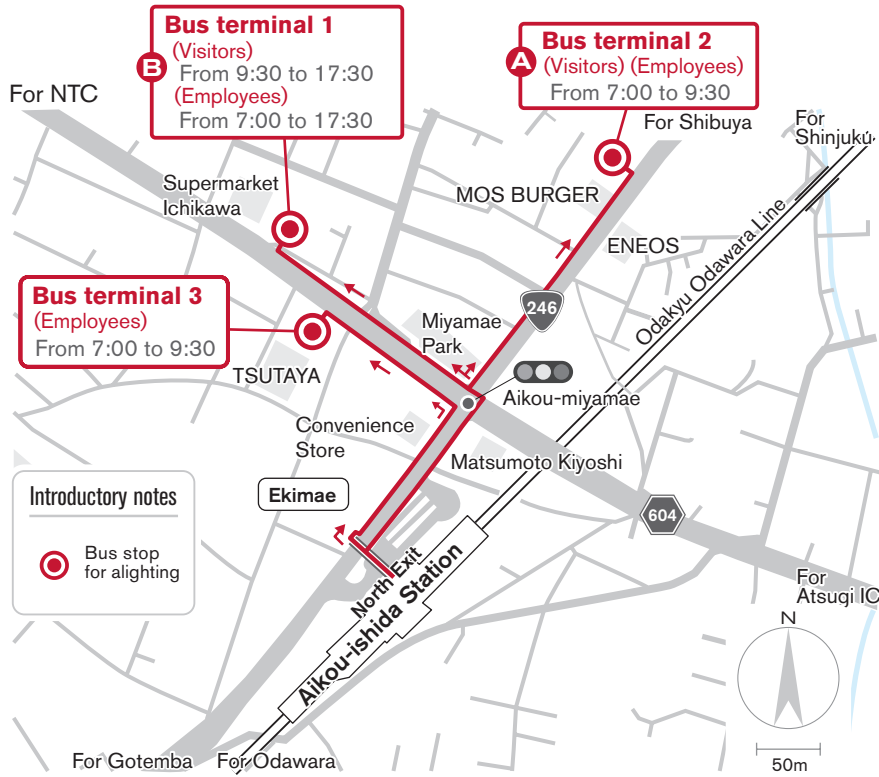

[NTC] 560-2, Okatsukoku, Atsugi-shi, Kanagawa 243-0192

Phone 046-270-1220 (Main number)

Map location of Aikou-ishida Station bus stop: Shuttle bus to NTC

Bus stops at the NTC (Nissan Technical Center)

*Those arriving by bus can go through the entry procedures at each reception desk.

© 2011 NISSAN MOTOR CO.,LTD. All Rights Reserved Nissan General

[Visitors arriving by 9:30AM]

A Get on at the Nissan Technical Center of Route 5 from the First Commuting Bus Terminal. Alight at the Akasaka Reception or Entrance. (Takes 20 minutes)

[Visitors and business travelers from other areas after 9:30AM]

B Get on at the Nissan Technical Center of Route 6 or Senshin Gijutsu Kaihatsu Center (via the Technical Center) of Route 9 from the Nissan Bus Terminal. (Takes 15 minutes)