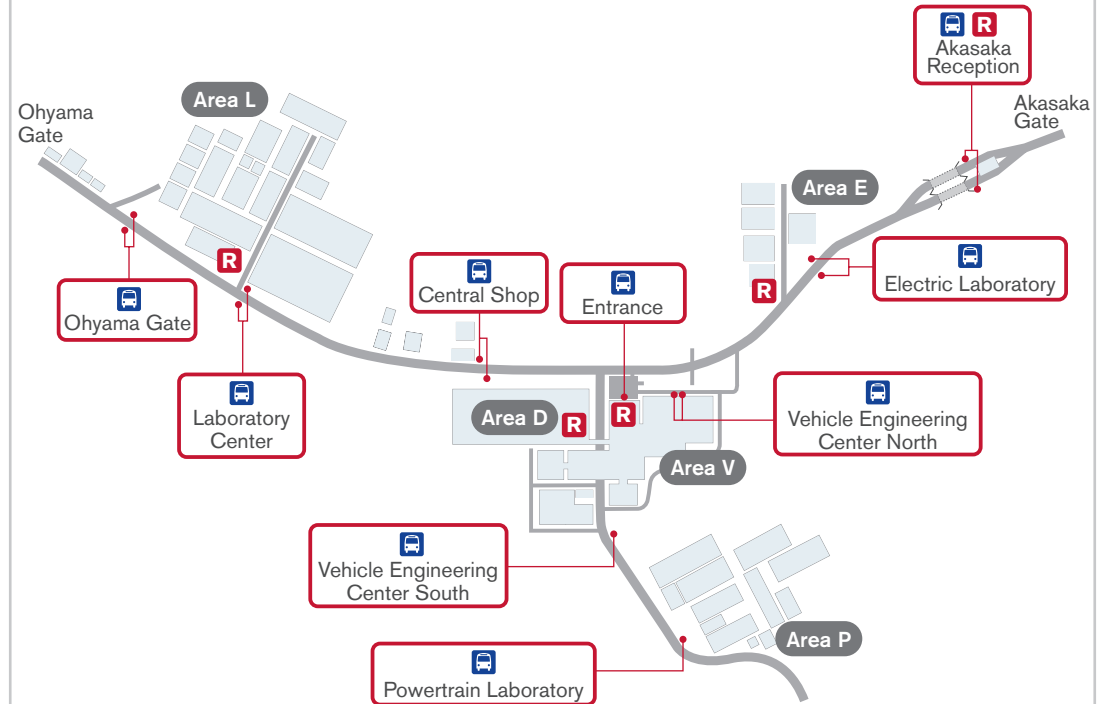

[NTC] 560-2, Okatsukoku, Atsugi-shi, Kanagawa 243-0192

Phone 046-270-1220 (Main number)

Map location of Aikou-ishida Station bus stop: Shuttle bus to NTC

Bus stops at the NTC (Nissan Technical Center)

*Those arriving by bus can go through the entry procedures at each reception desk.

© 2011 NISSAN MOTOR CO.,LTD. All Rights Reserved Nissan General

[Visitors arriving by 9:30AM]

A Get on at the Nissan Technical Center of Route 5 from the First Commuting Bus Terminal. Alight at the Akasaka Reception or Entrance. (Takes 20 minutes)

[Visitors and business travelers from other areas after 9:30AM]

B Get on at the Nissan Technical Center of Route 6 or Senshin Gijutsu Kaihatsu Center (via the Technical Center) of Route 9 from the Nissan Bus Terminal. (Takes 15 minutes)