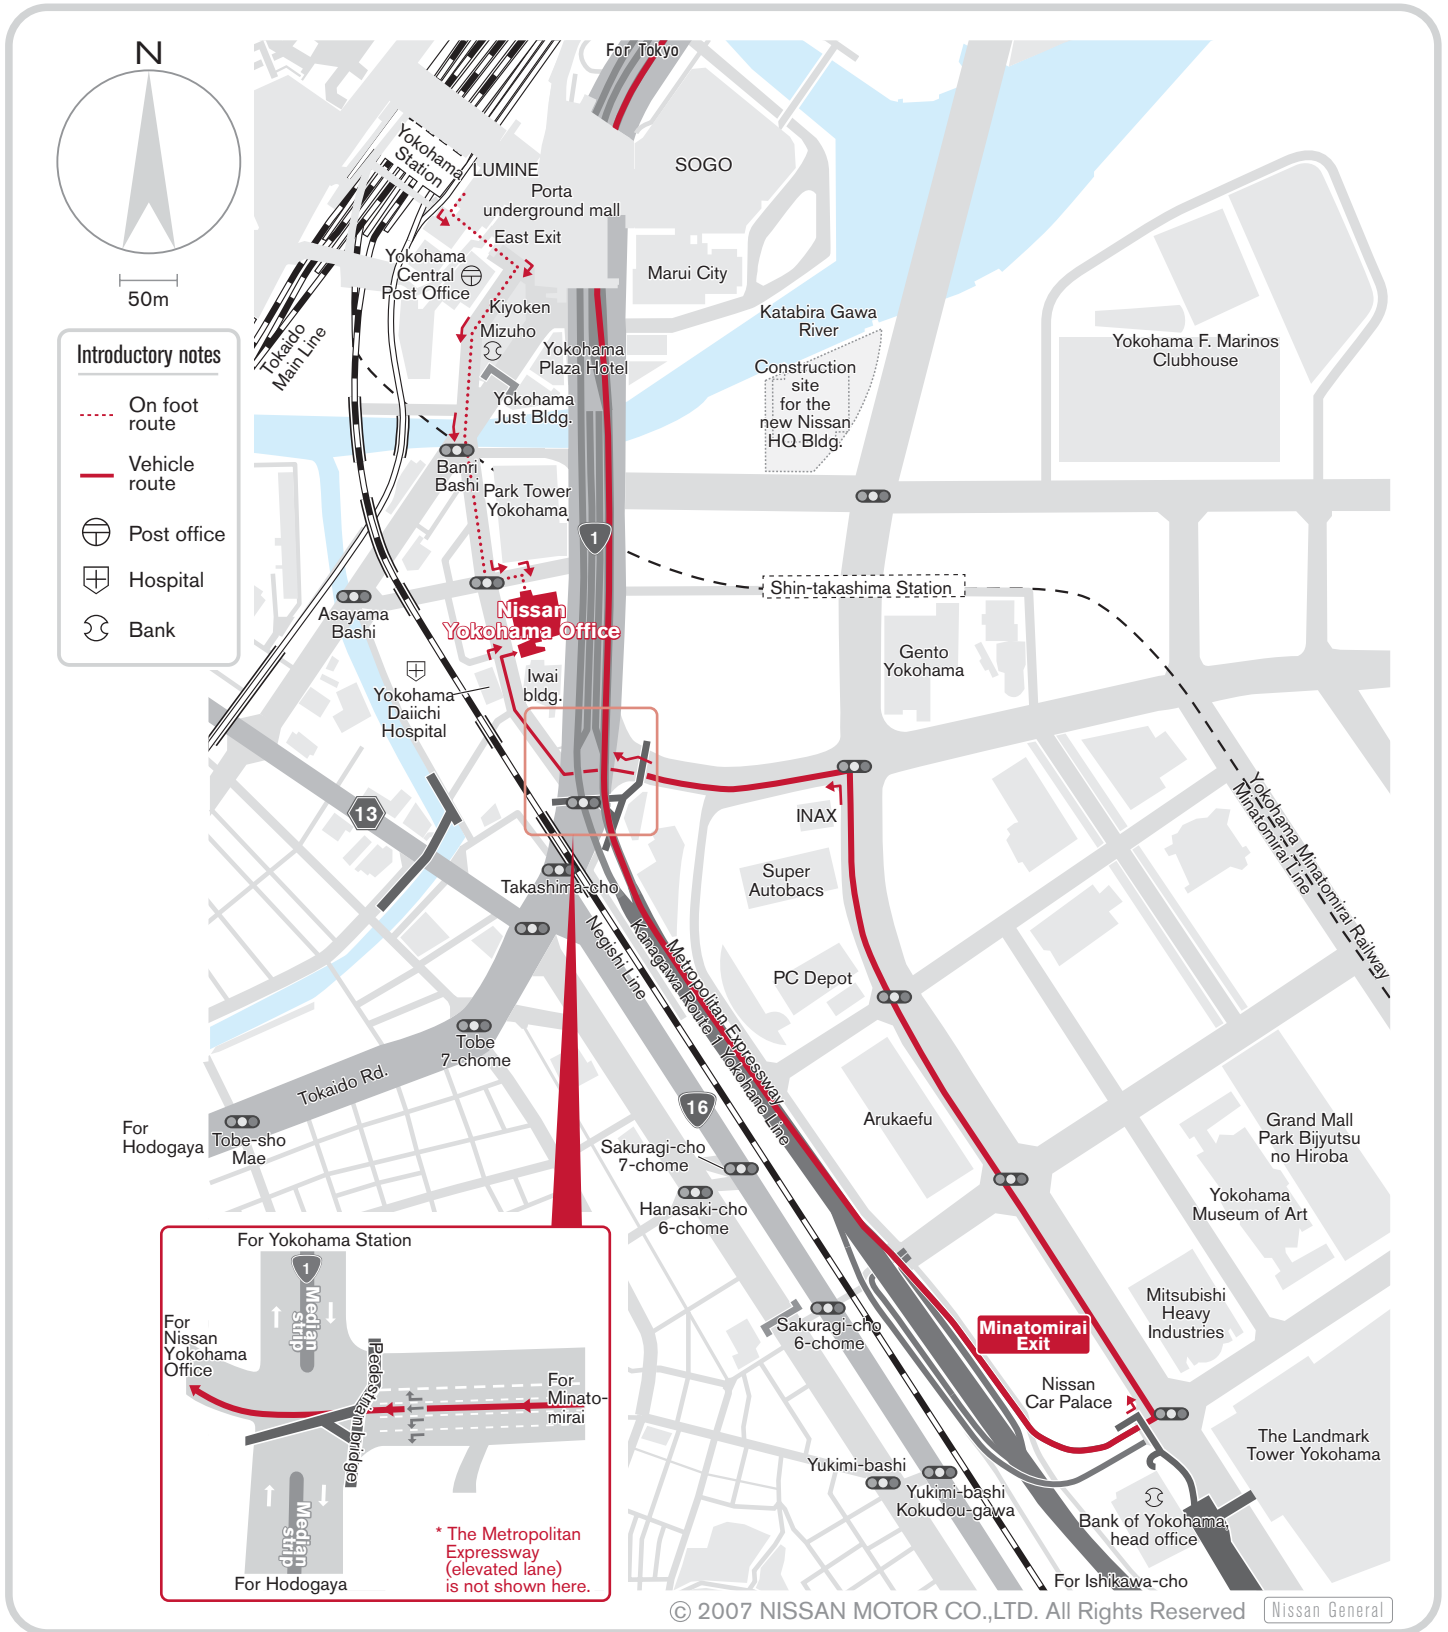

2-6-32, Takashima, Nishi-ku, Yokohama-shi, Kanagawa 220-0011

Access

By Car [The direction from Tokyo] Take a left turn at the traffic light by the "Minatomirai Interchange" exit of the Metropolitan Expressway Kanagawa Route 1 Yokohane Line, take a left turn at the third traffic light, go straight ahead crossing the National Road Route 1, the Nissan Yokohama Office will be on the right. (Takes about 5 min. from the Metropolitan Expressway Kanagawa Route 1 Yokohane Line "Minatomirai Interchange".)