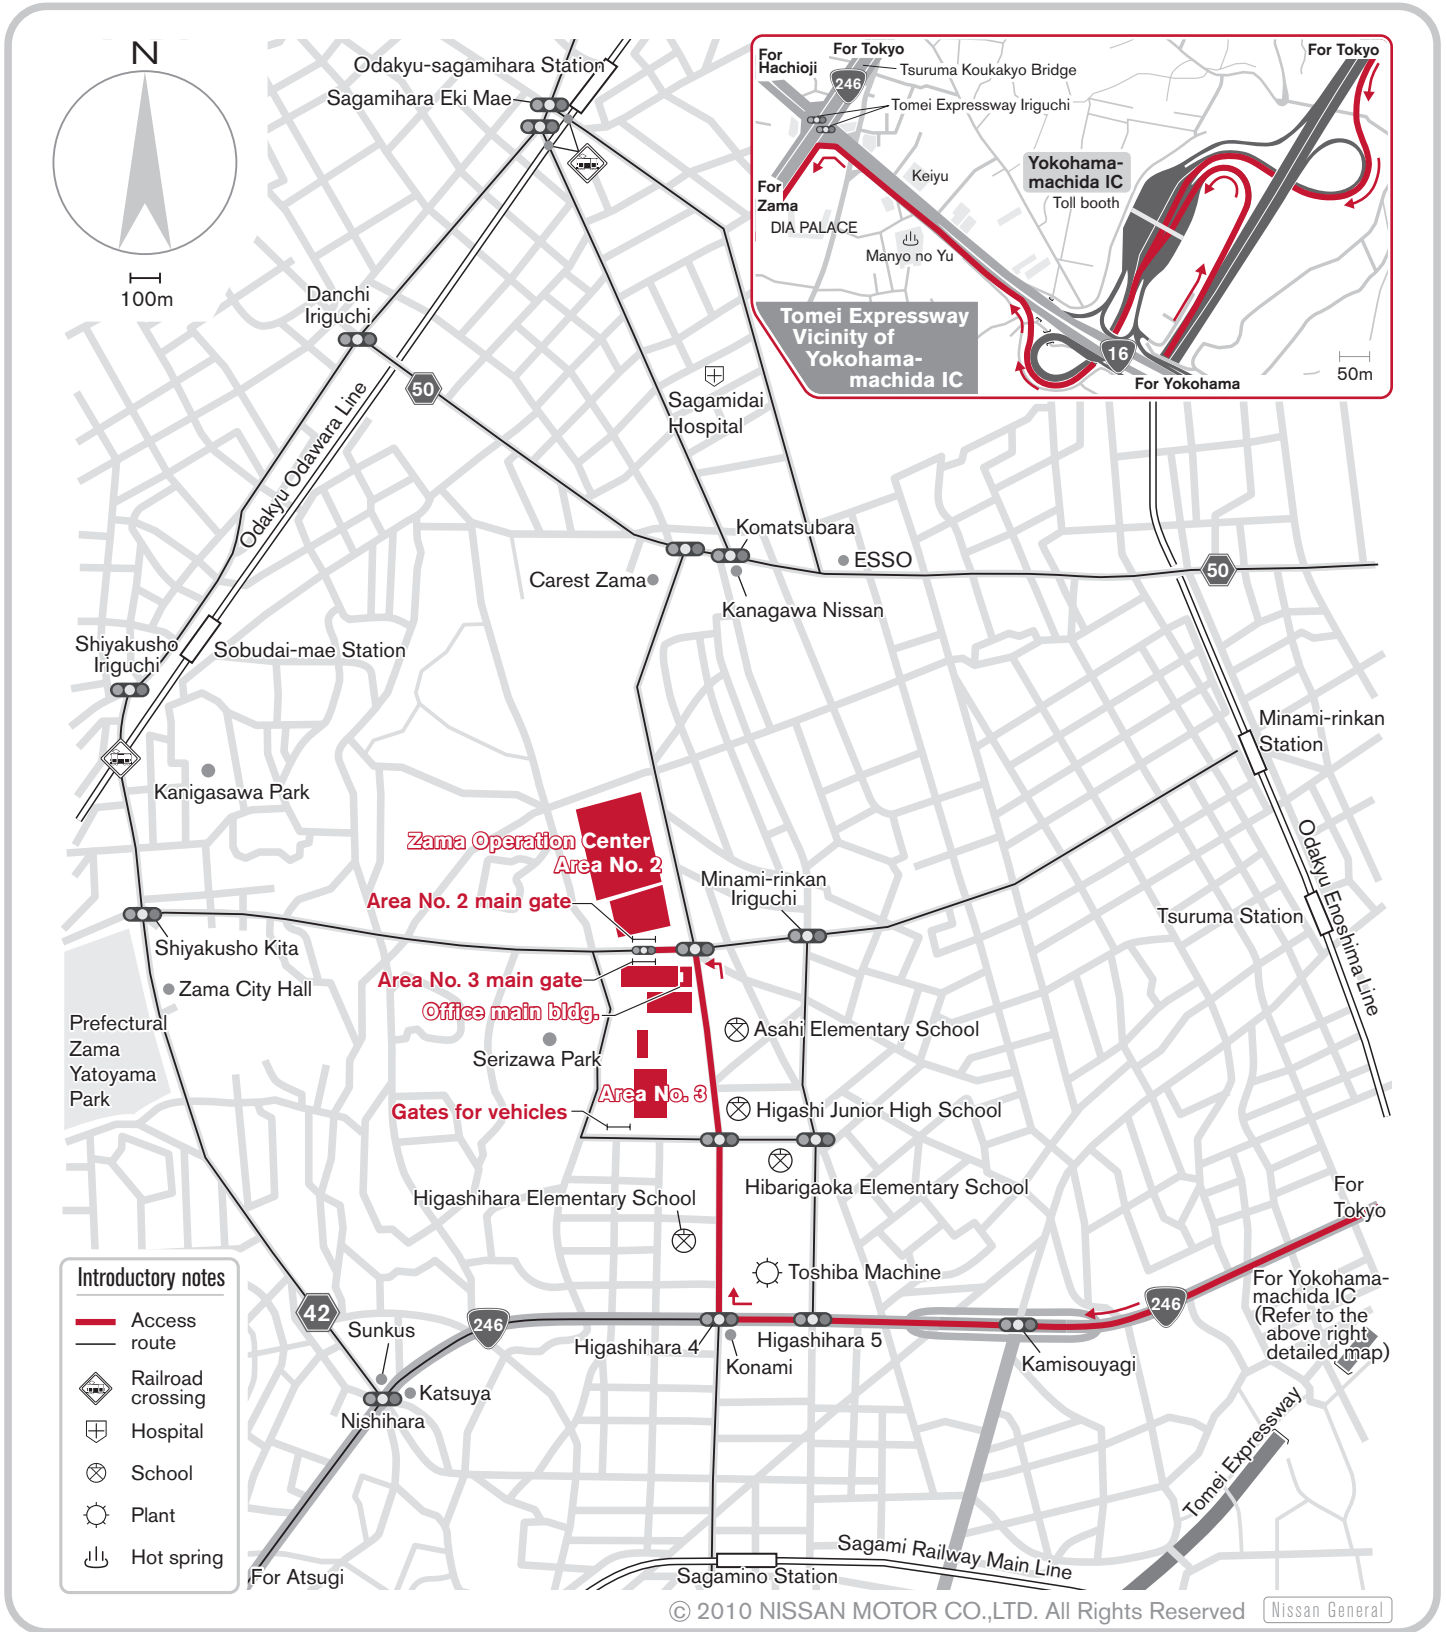

10-1, Hironodai 2-chome, Zama-shi, Kanagawa 252-8502

Phone 046-252-3211

© 2010 NISSAN MOTOR CO.,LTD. All Rights Reserved Nissan General

A map for access by car is available separately.

10-1, Hironodai 2-chome, Zama-shi, Kanagawa 252-8502

Phone 046-252-3211

By Car

[From Yokohama-machida IC]

Head towards Hachioji on National Road Route 16 from the Tomei Expressway Yokohama-machida Interchange, take a left turn on National Road Route 246, take a right turn at the Higashihara 4-chome intersection, take a left turn at the second traffic light, which then leads to the main gate of Zama Operation Center in front of the first traffic light (exclusive traffic light in front of main gate).

(Takes about 15 to 30 min. from Tomei Expressway "Yokohama-machida Interchange" (Depending on traffic.))

Access

By Bus
On foot

A map for access by bus or on foot is available separately.