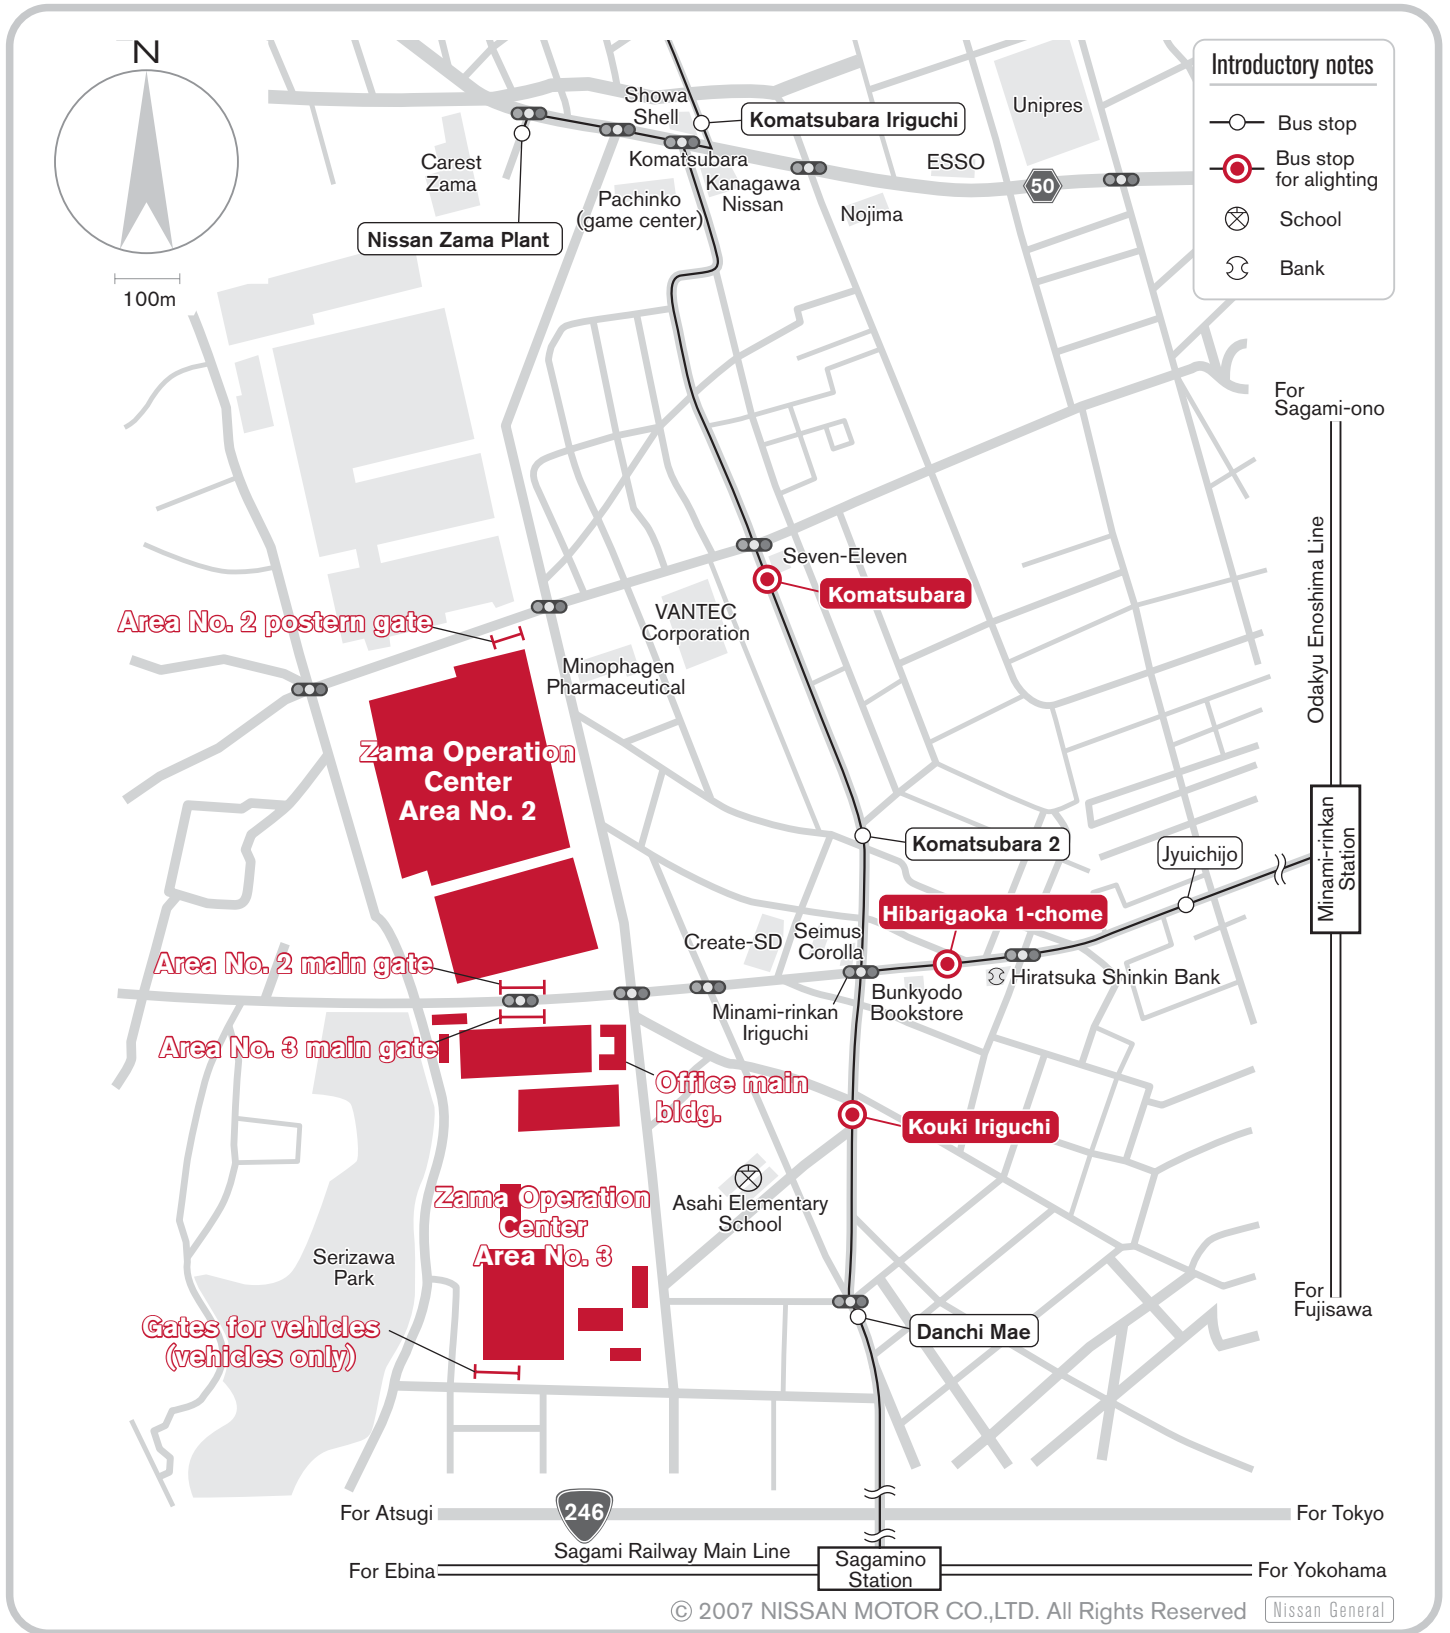

10-1, Hironodai 2-chome, Zama-shi, Kanagawa 228-8052

Phone 046-252-3211 (General Affairs Section)

A map for access by car is available separately.