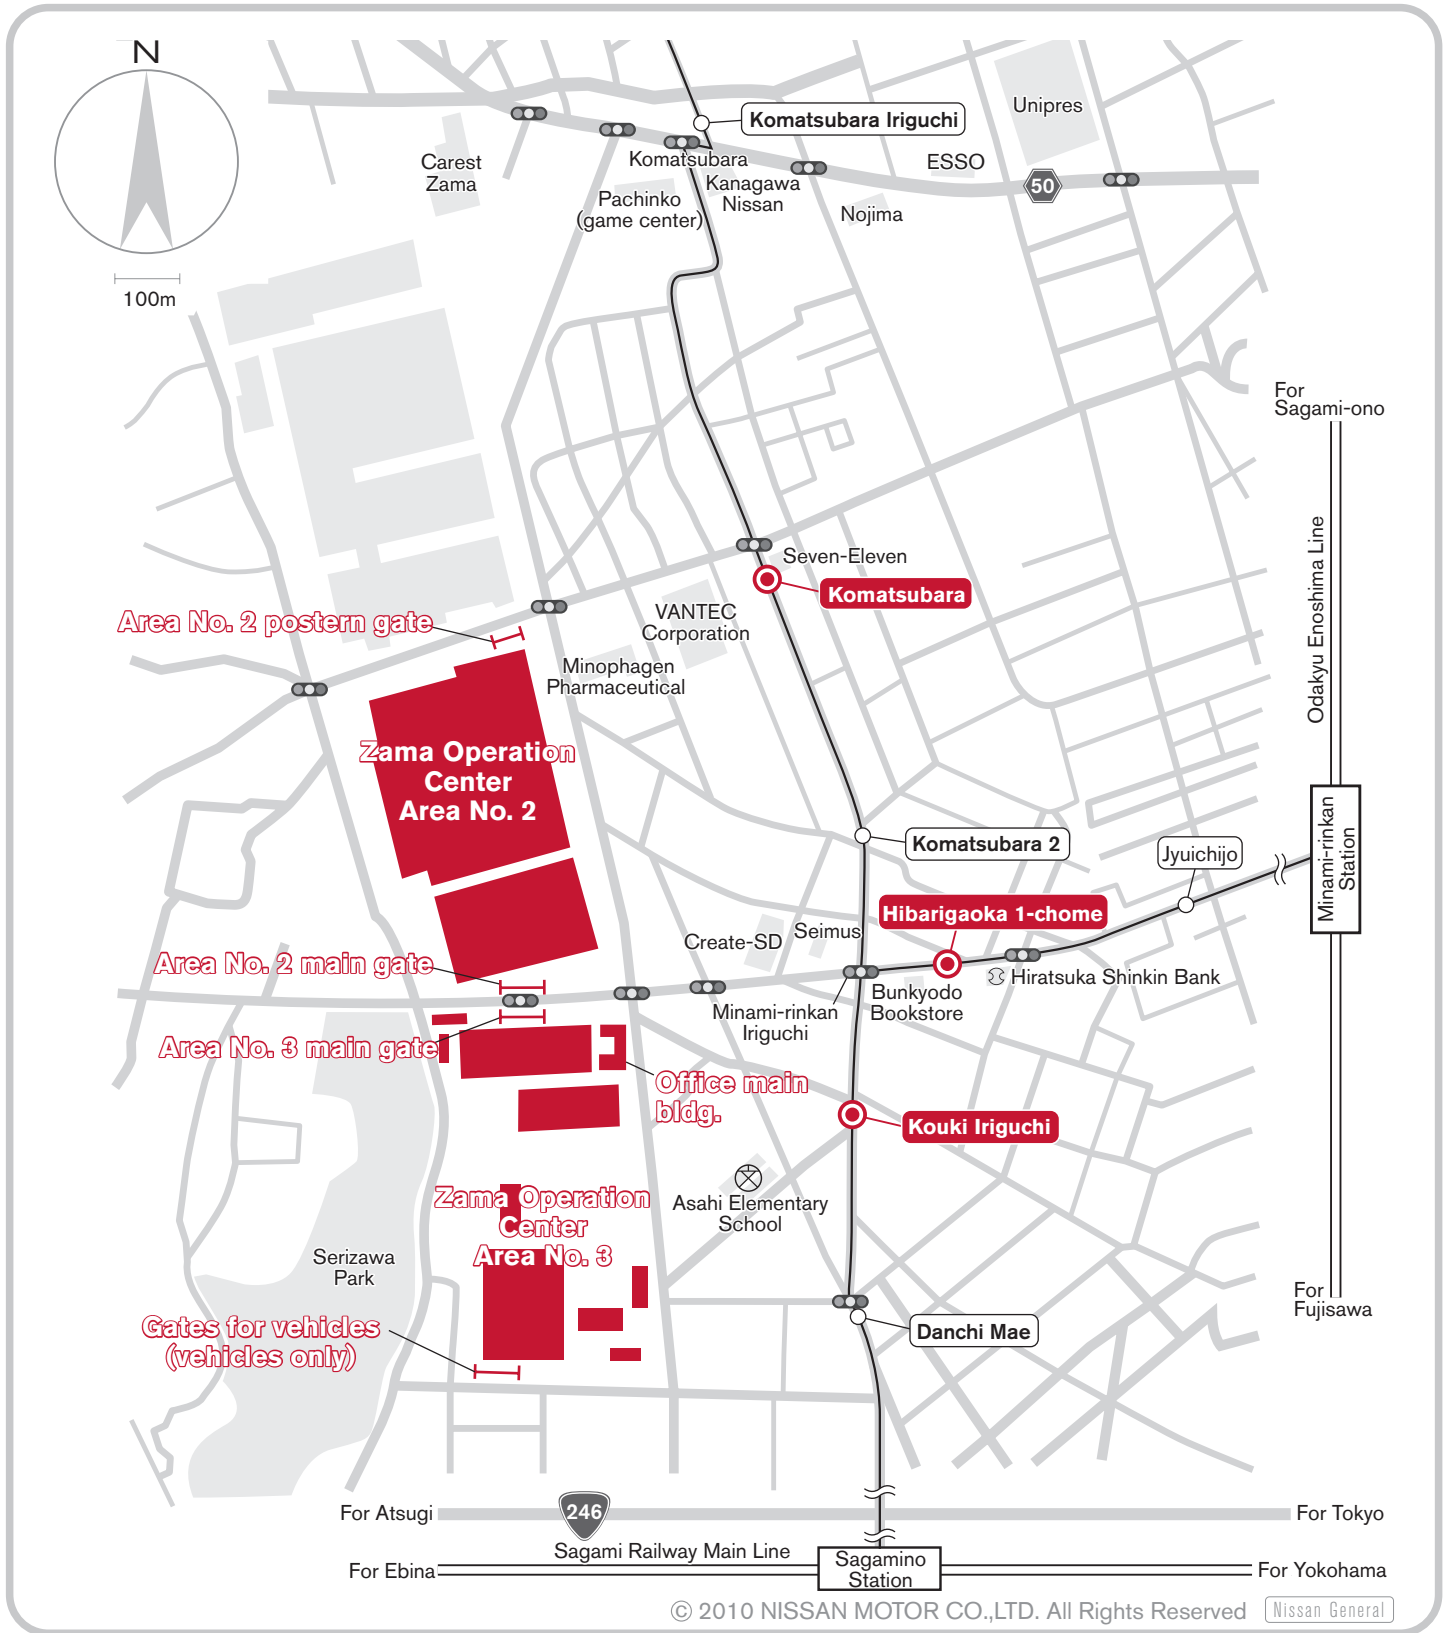

10-1, Hironodai 2-chome, Zama-shi, Kanagawa 252-8502

Phone 046-252-3211

© 2010 NISSAN MOTOR CO.,LTD. All Rights Reserved Nissan General

A map for access by car is available separately.

10-1, Hironodai 2-chome, Zama-shi, Kanagawa 252-8502

Phone 046-252-3211

By Car

[From Yokohama-machida IC]

Head towards Hachioji on National Road Route 16 from the Tomei Expressway Yokohama-machida Interchange, take a left turn on National Road Route 246, take a right turn at the Higashihara 4-chome intersection, take a left turn at the second traffic light, which then leads to the main gate of Zama Operation Center in front of the first traffic light (exclusive traffic light in front of main gate).

(Takes about 15 to 30 min. from Tomei Expressway "Yokohama-machida Interchange" (Depending on traffic.))

Access

By Bus
On foot

A map for access by bus or on foot is available separately.