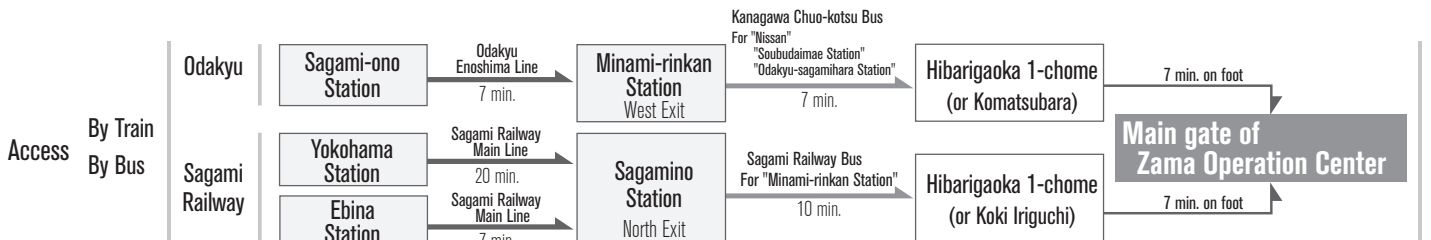

A map for access by car is available separately.