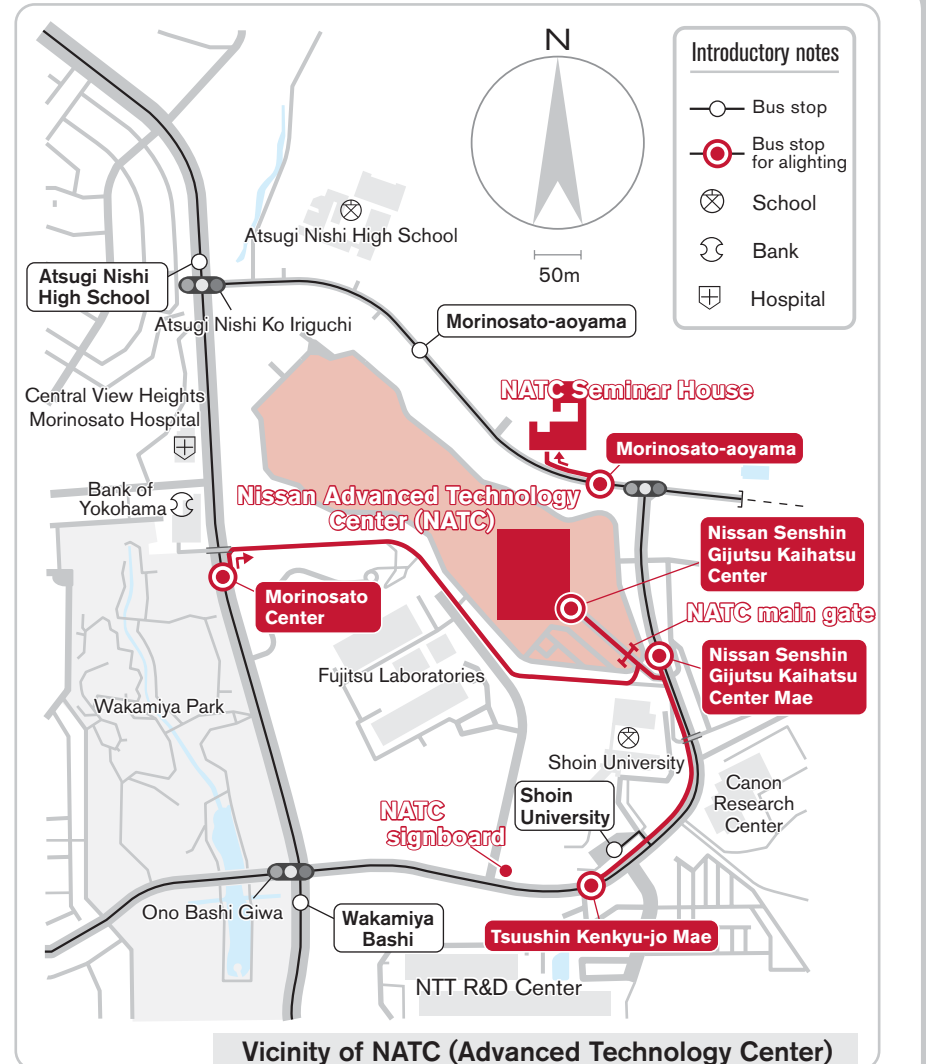

Map location of Aikou-ishida Station bus stop: Shuttle bus to NTC and Kanachu bus to NATC

Vicinity of NATC (Advanced Technology Center)

© 2007 NISSAN MOTOR CO.,LTD. All Rights Reserved Nissan General

By Train
To Bus

From Station
To Bus Stop

NTC

[For visitors/before 10:00 A.M.]

A Station using the North Exit, cross the pedestrian bridge, go along the National Road Route 246 towards Shibuya (right), go straight through the Aikou-miyamae intersection, then take a bus at the bus terminal for visitors only (next to MOS Burger) about 100 meters ahead. (Takes about 20 min. from the bus stop to the NTC Akasaka reception.)

[For visitors/after 10:00 A.M., and for employees from other areas]

B Aikou-ishida Station using the North Exit, cross the pedestrian bridge, go along the National Road Route 246 towards Shibuya (right), cross the Aikou-miyamae intersection, take a left turn, then take a bus at the Ichikawa Bus Terminal (next to Supermarket Ichikawa) about 100 meters ahead. (Takes about 15 min. from the bus stop to the NTC Akasaka reception.)

C Exit the Odakyu Aikou-ishida Station using the North Exit, take Ai Line 17 "Morinosato", Ai Line 19 "Nissan Senshin Gijutsu Kaihatsu Center", or Ai Line 18 "Shoin Daigaku" at the Kanachu Bus Terminal No.4. (Takes about 25 min.)