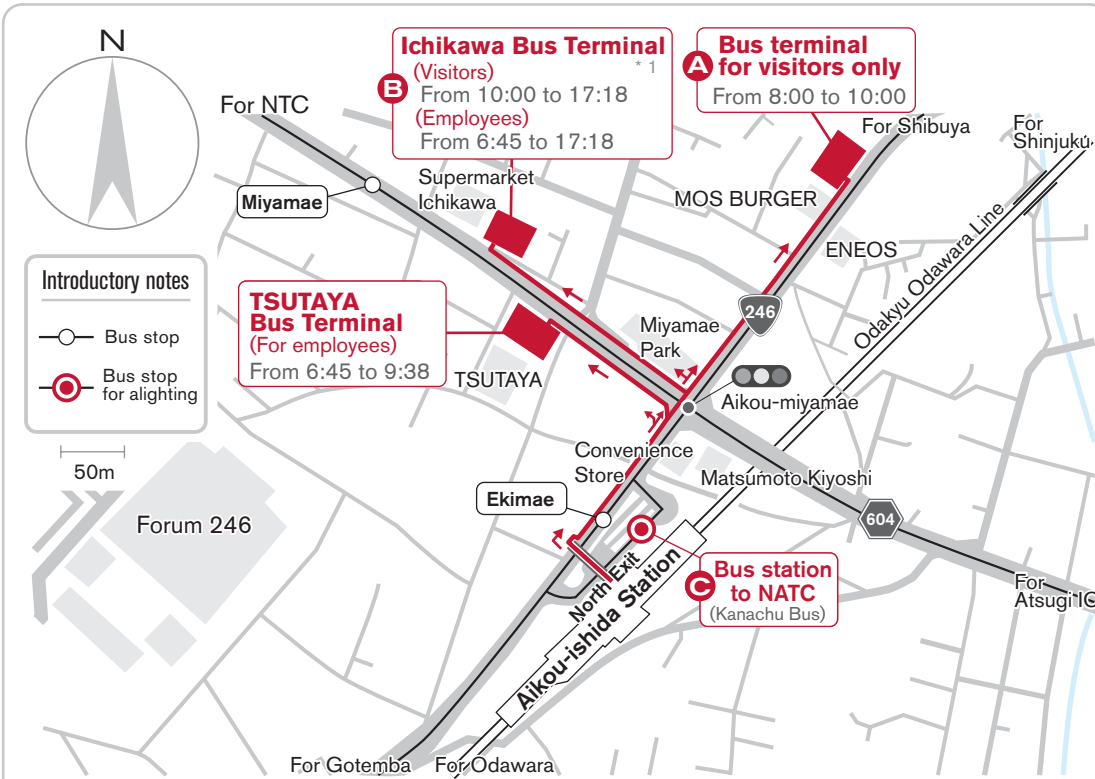

Map location of Aikou-ishida Station bus stop: Shuttle bus to NTC and Kanachu bus to NATC

Vicinity of NATC (Advanced Technology Center)

© 2007 NISSAN MOTOR CO.,LTD. All Rights Reserved Nissan General

By Train
To Bus

From Station
To Bus Stop

NTC

[For visitors/before 10:00 A.M.]

A Station using the North Exit, cross the pedestrian bridge, go along the National Road Route 246 towards Shibuya (right), go straight through the Aikou-miyamae intersection, then take a bus at the bus terminal for visitors only (next to MOS Burger) about 100 meters ahead. (Takes about 20 min. from the bus stop to the NTC Akasaka reception.)

[For visitors/after 10:00 A.M., and for employees from other areas]

B Aikou-ishida Station using the North Exit, cross the pedestrian bridge, go along the National Road Route 246 towards Shibuya (right), cross the Aikou-miyamae intersection, take a left turn, then take a bus at the Ichikawa Bus Terminal (next to Supermarket Ichikawa) about 100 meters ahead. (Takes about 15 min. from the bus stop to the NTC Akasaka reception.)

C Exit the Odakyu Aikou-ishida Station using the North Exit, take Ai Line 17 "Morinosato", Ai Line 19 "Nissan Senshin Gijutsu Kaihatsu Center", or Ai Line 18 "Shoin Daigaku" at the Kanachu Bus Terminal No.4. (Takes about 25 min.)