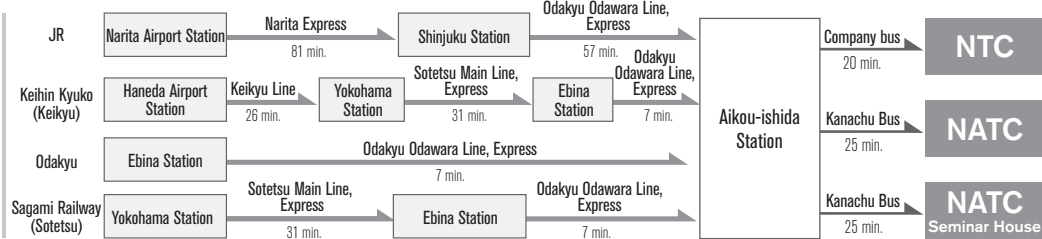

Map location of Aikou-ishida Station bus stop: Shuttle bus to NTC and Kanachu bus to NATC

Vicinity of NATC (Advanced Technology Center)

© 2007 NISSAN MOTOR CO.,LTD. All Rights Reserved Nissan General

By Train
To Bus

From Station
To Bus Stop

NTC

[For visitors/before 10:00 A.M.]

A Station using the North Exit, cross the pedestrian bridge, go along the National Road Route 246 towards Shibuya (right), go straight through the Aikou-miyamae intersection, then take a bus at the bus terminal for visitors only (next to MOS Burger) about 100 meters ahead. (Takes about 20 min. from the bus stop to the NTC Akasaka reception.)

[For visitors/after 10:00 A.M., and for employees from other areas]

B Aikou-ishida Station using the North Exit, cross the pedestrian bridge, go along the National Road Route 246 towards Shibuya (right), cross the Aikou-miyamae intersection, take a left turn, then take a bus at the Ichikawa Bus Terminal (next to Supermarket Ichikawa) about 100 meters ahead. (Takes about 15 min. from the bus stop to the NTC Akasaka reception.)

C Exit the Odakyu Aikou-ishida Station using the North Exit, take Ai Line 17 "Morinosato", Ai Line 19 "Nissan Senshin Gijutsu Kaihatsu Center", or Ai Line 18 "Shoin Daigaku" at the Kanachu Bus Terminal No.4. (Takes about 25 min.)