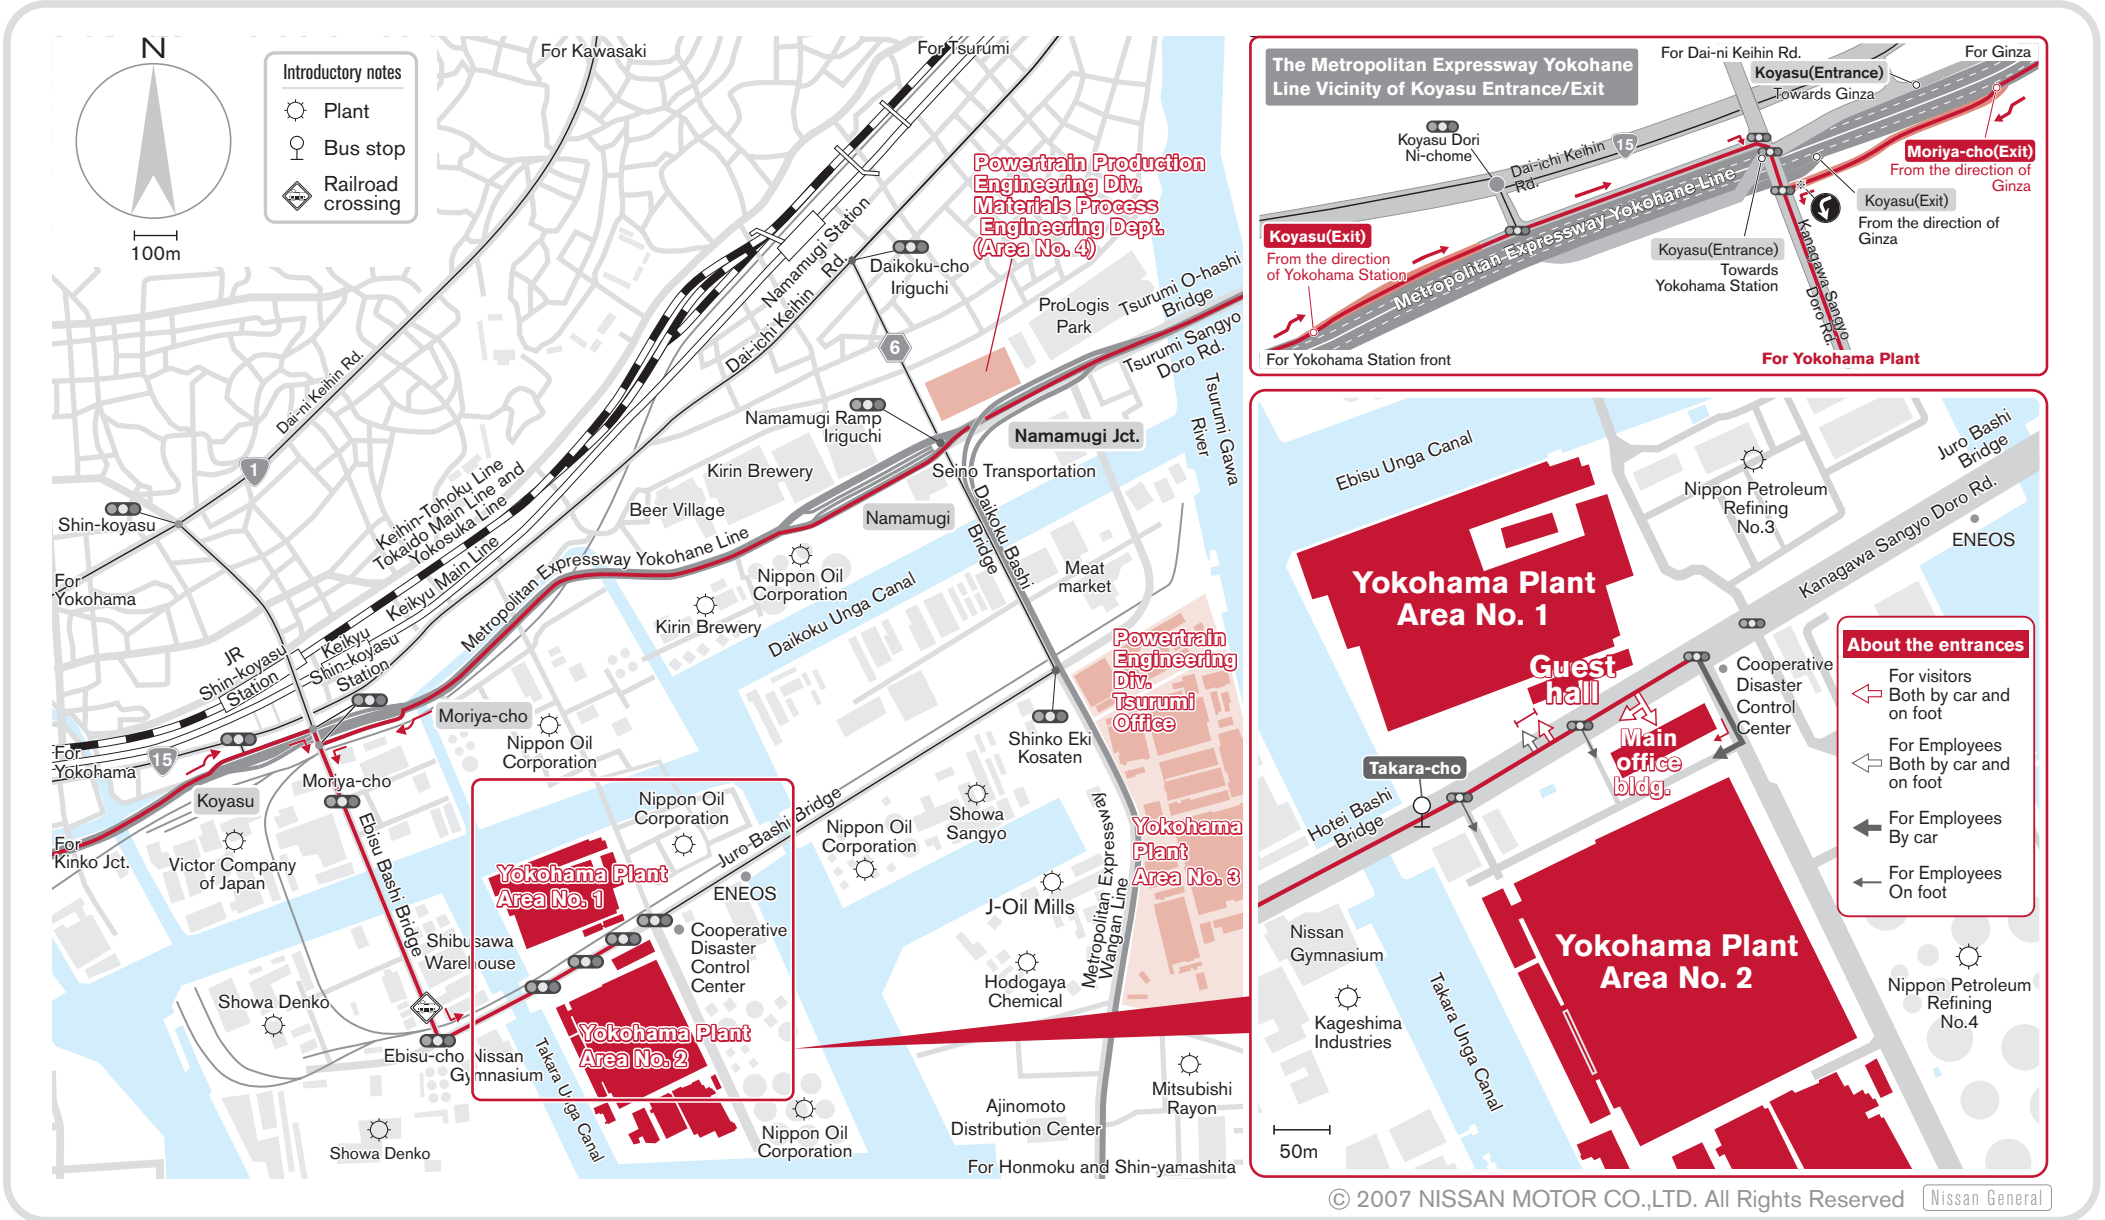

2, Takara-cho, Kanagawa-ku, Yokohama-shi, Kanagawa 220-8623

Phone 045-461-7304

Access By Car

[The direction from Tokyo]
Go straight from the Metropolitan Expressway Yokohane Line "Moriya-cho Interchange" exit. Take a left turn at the first traffic light (Tsurumi Sangyo Doro Rd.), go straight, and take a left turn at the second traffic light (just over the rail track). Go straight for about 300m, after crossing the Hotei Bridge, Area No. 1 is on the left and Area No. 2 is on the right. (Takes about 5 min. from the Metropolitan Expressway Yokohane Line "Moriya-cho Interchange".)

[The direction from Yokohama]
Go straight from the Metropolitan Expressway Yokohane Line "Koyasu Interchange" exit. Take a right turn at the second traffic light (Tsurumi Sangyo Doro Rd.), go straight, take a left turn at the second traffic light (just over the rail track). Go straight for about 300m, after crossing the Hotei Bridge, Area No. 1 is on the left and Area No. 2 is on the right. (Takes about 5 min. from the Metropolitan Expressway Yokohane Line "Koyasu Interchange".)

By Train By Bus On foot